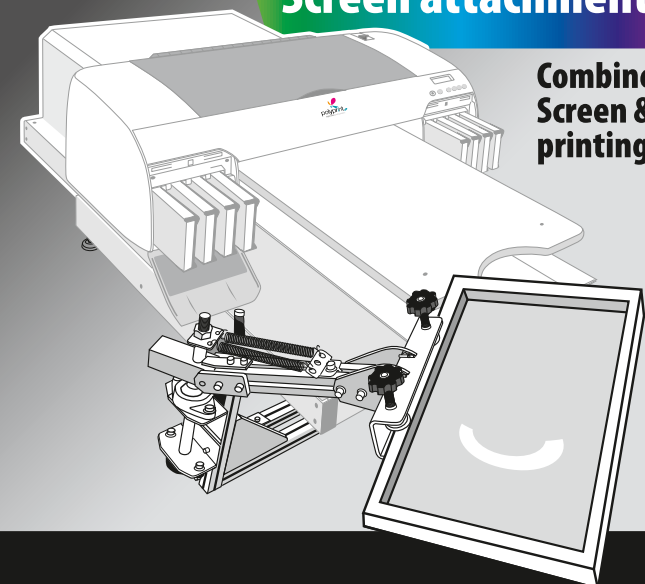

Extras

T-Shirt tables

Screen attachment

Combine
Screen & digital
printing

Technical specifications

Printing method	InkJet Piezo
Printing dimensions	max 420x600 mm
Dimensions	850x1300x450 mm (W x L x H)
Weight	80kg
Printing direction	Bi-directional or Uni-directional
Printing speed	Up to 60 white T-Shirts/h - up to 20 dark T-Shirts/h
Head height	max 20 mm / Auto adjustment
Printable textiles	Cotton, Polyester, Blends etc.
Connectivity	USB 2.0, Ethernet 10/100
Printing resolution	max 2880 dpi
Inks	Waterbased Textile Pigment / Disperse / Acid
Colors	2x CMYK / CMYK + 4x White / CMYK RBGyGr
Ink feeding	Refillable cartridges / 220ml sealed cartridges
Power	AC 230V 60W
Operating system	Windows XP / VISTA
Operating conditions	Temperature 10-25°C / Humidity 20-80%RH

TEXJET prints directly on T-Shirts, towels, bags etc using washable textile pigments inks.

A perfect solution for fast and economic production of high quality printed garments.

printing on dark fabrics

- Auto height adjustment
- One button easy operation
- RIP with Auto White function